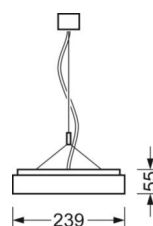

- ① Pendel-Einzelleuchte / Suspended individual luminaire
- ② Pendel-Lichtband / Suspended light run