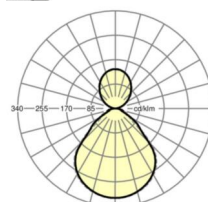

CHARACTERISTICS

Order number	65733024175
EAN number	4020863479399
Commodity code	94051190
Certification mark	IP 20, Protection class I, VDU 65° < 3000, ENEC10 VDE, F, Indoor, CE
Impact resistance (IK rating)	IK03
Ambient temperatur	ta 25°C
Warranty period	5 years
State funding programs	BEG - Federal funding for efficient buildings (valid only for Germany)

ELECTRICAL ENGINEERING

Controller	Electronic multi-lumen driver, 4-steps (1 pcs.)
System output	38W-21W
Mains voltage	230V/50Hz
Circuit breakers (inrush current)	22 pieces/B10, 34 pieces/B16, 33 pieces/C10, 54 pieces/C16
Energy efficiency class/light source	C

LIGHTING TECHNOLOGY

Placement	LED, Colour rendering/Light colour CRI ≥ 80 / 4000K
Colour tolerance (MacAdam)	3SDCM
Photobiological safety (Luminaire)	RGO
Nominal luminous flux/switching steps (EDM)	5100lm/38W, 4400lm/32W, 3800lm/26W, 3100lm/21W
LED service life	70000h L80/B10 (Tq 25°C), 50000h L90/B50 (Tq 25°C)
Luminaire luminous efficiency	147lm/W-136lm/W
UGR lat./long.	16.0 / 16.3 (38W)

MECHANICS

Housing colour	silver grey/white aluminium RAL 9006
Dimensions (LxWxH/DxH)	1248mm x 239mm x 55mm
Weight (net)	7.1kg
Type of installation	Pendant light strip mounting

DEEP-LINK

<https://www.regiolum.de/en/article/65733024175>

Reference	LED 5100lm/38W 840
ηLB	100 %
Φ ↓/↑	67 % / 33 %
UGR lat./long.	16.0 / 16.3
VDU	65° < 3000cd/m²